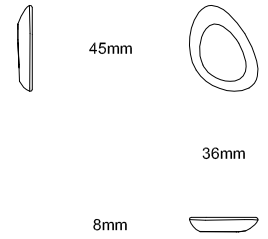

ILE PUSH

BY SIMONE VIOLA

Ile Small | 7184-36mm
c.c. distance: 16mm

ZN1
Polished Chrome

ZN27
Matt Satin Nickel

ML321
Alum. Lacquered

ML368
Coffee

ITT1
Chrome

ITT4
Nickel

G2
Matt Gold