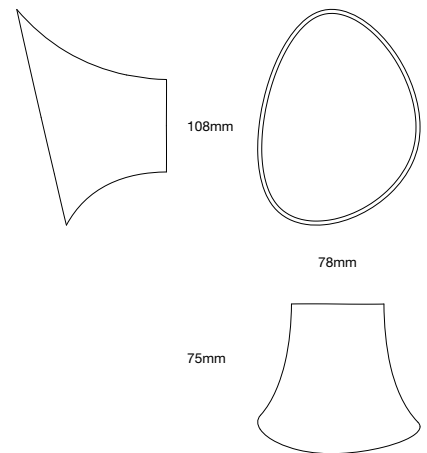

ILE COLLECTION

BY SIMONE VIOLA

Ile Small | 7239

Ile Medium | 7240

Ile Large | 7241

ZN1
Polished Chrome

ML368
Coffee

ITT1
Chrome