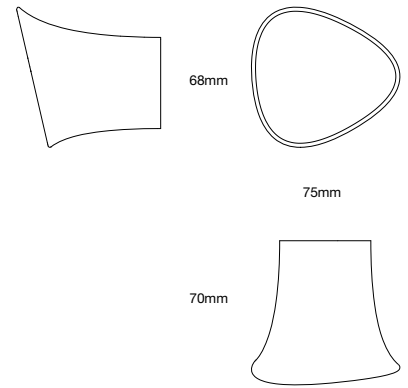

ILE COLLECTION

BY SIMONE VIOLA

Ile Small | 7239

Ile Medium | 7240

Ile Large | 7241

ZN1
Polished Chrome

ML368
Coffee

ITT1
Chrome