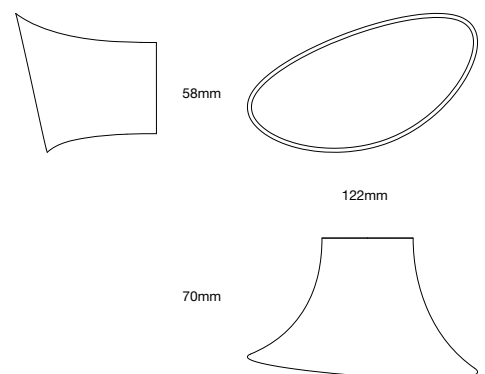

ILE COLLECTION

BY SIMONE VIOLA

Ile Small | 7239

Ile Medium | 7240

Ile Large | 7241

ZN1
Polished Chrome

ML368
Coffee

ITT1
Chrome