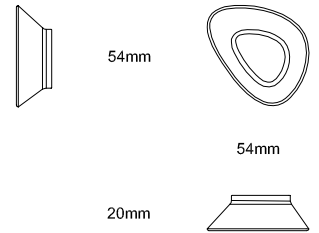

ILE COLLECTION

BY SIMONE VIOLA

Ile Small | 2241-54mm
c.c. distance: 16mm

Ile Medium | 2241-60mm
c.c. distance: 16mm

Ile Large | 2241-154mm
c.c. distance: 32mm

ZN1
Polished Chrome

ZN27
Matt Satin Nickel

ML321
Alum. Lacquered