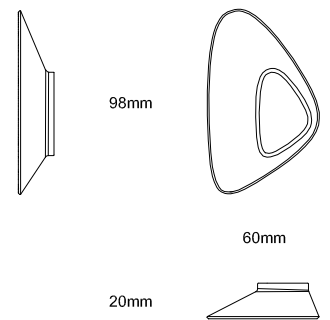

ILE COLLECTION

BY SIMONE VIOLA

Ile Small | 2241-54mm
c.c. distance: 16mm

Ile Medium | 2241-60mm
c.c. distance: 16mm

Ile Large | 2241-154mm
c.c. distance: 32mm

ZN1
Polished Chrome

ZN27
Matt Satin Nickel

ML321
Alum. Lacquered