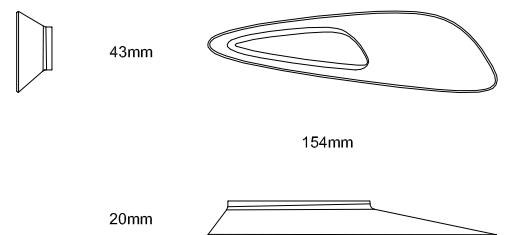

ILE COLLECTION

BY SIMONE VIOLA

Ile Small | 2241-54mm
c.c. distance: 16mm

Ile Medium | 2241-60mm
c.c. distance: 16mm

Ile Large | 2241-154mm
c.c. distance: 32mm

ZN1
Polished Chrome

ZN27
Matt Satin Nickel

ML321
Alum. Lacquered