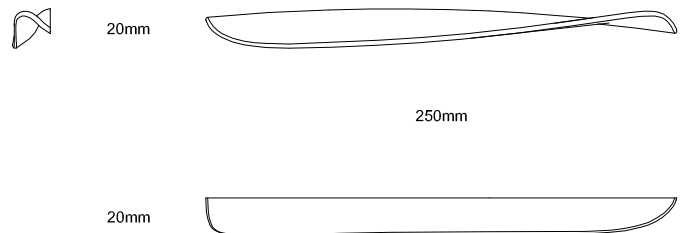

MOREORLESS COLLECTION

BY SIMONE VIOLA

Moreorless Small | 2245-160mm
c.c. distance: 64mm

Moreorless Medium | 2245-250mm
c.c. distance: 96mm

ZN1
Polished Chrome

ZN27
Matt Satin Nickel

ML321
Alum. Lacquered

ML368
Coffee

ITT1
Chrome

ITT4
Nickel

G2
Matt Gold