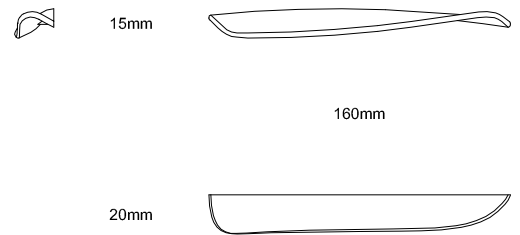

MOREORLESS COLLECTION

BY SIMONE VIOLA

Moreorless Small | 2245-160mm
c.c. distance: 64mm

Moreorless Medium | 2245-250mm
c.c. distance: 96mm

ZN1
Polished Chrome

ZN27
Matt Satin Nickel

ML321
Alum. Lacquered

ML368
Coffee