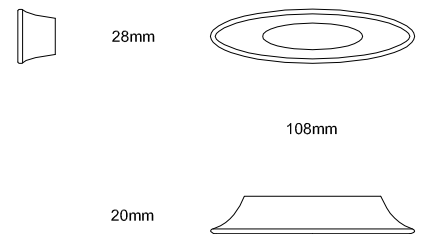

OH COLLECTION

BY SIMONE VIOLA

Oh Small | 2254-64mm
c.c. distance: 32mm

Oh Medium | 2254-108mm
c.c. distance: 64mm

Oh Large | 2254-164mm
c.c. distance: 96mm

ZN1
Polished Chrome

ZN27
Matt Satin Nickel

ML321
Alum. Lacquered