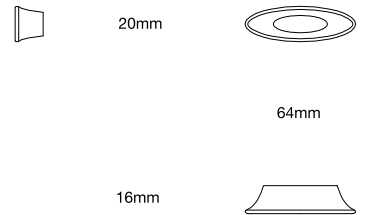

OH COLLECTION

BY SIMONE VIOLA

Oh Small | 2254-64mm
c.c. distance: 32mm

Oh Medium | 2254-108mm
c.c. distance: 64mm

Oh Large | 2254-164mm
c.c. distance: 96mm

ZN1
Polished Chrome

ZN27
Matt Satin Nickel

ML321
Alum. Lacquered