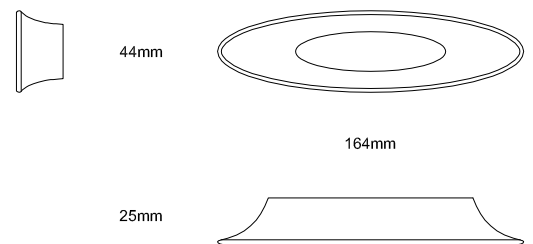

OH COLLECTION

BY SIMONE VIOLA

Oh Small | 2254-64mm
c.c. distance: 32mm

Oh Medium | 2254-108mm
c.c. distance: 64mm

Oh Large | 2254-164mm
c.c. distance: 96mm

ZN1
Polished Chrome

ZN27
Matt Satin Nickel

ML321
Alum. Lacquered