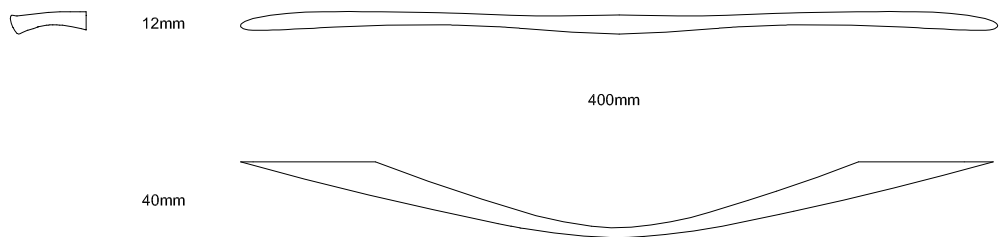

# SOIE COLLECTION

BY SIMONE VIOLA

Soie Small | 2247-200mm  
c.c. distance: 160mm

Soie Medium | 2247-300mm  
c.c. distance: 256mm

Soie Large | 2247-400mm  
c.c. distance: 320mm

ZN1  
Polished Chrome

ZN27  
Matt Satin Nickel