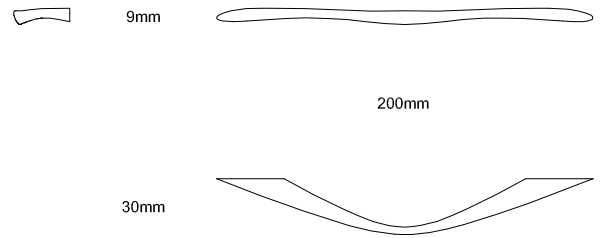

# SOIE COLLECTION

BY SIMONE VIOLA

Soie Small | 2247-200mm  
c.c. distance: 160mm

Soie Medium | 2247-300mm  
c.c. distance: 256mm

Soie Large | 2247-400mm  
c.c. distance: 320mm

ZN1  
Polished Chrome

ZN27  
Matt Satin Nickel