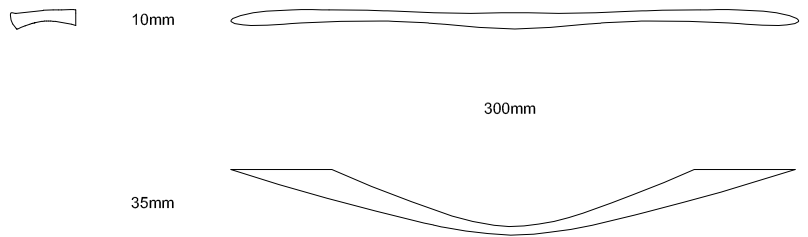

# SOIE COLLECTION

BY SIMONE VIOLA

Soie Small | 2247-200mm  
c.c. distance: 160mm

Soie Medium | 2247-300mm  
c.c. distance: 256mm

Soie Large | 2247-400mm  
c.c. distance: 320mm

ZN1  
Polished Chrome

ZN27  
Matt Satin Nickel