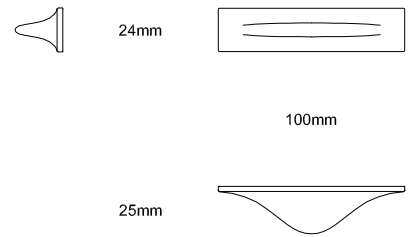

THEFIN COLLECTION

BY SIMONE VIOLA

Thefin Small | 2242-100mm
c.c. distance: 32mm

Thefin Medium | 2242-160mm
c.c. distance: 96mm