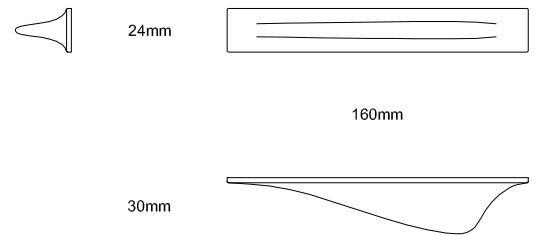

THEFIN COLLECTION

BY SIMONE VIOLA

Thefin Small | 2242-100mm
c.c. distance: 32mm

Thefin Medium | 2242-160mm
c.c. distance: 96mm

ZN1
Polished Chrome

ZN27
Matt Satin Nickel

ML321
Alum. Lacquered

ML368
Coffee

ITT1
Chrome

ITT4
Nickel

G2
Matt Gold