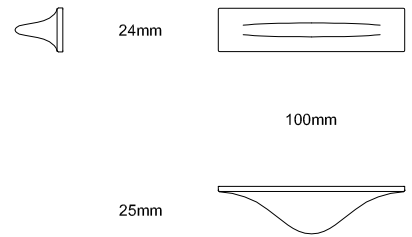

THEFIN COLLECTION

BY SIMONE VIOLA

Thefin Small | 2242-100mm
c.c. distance: 32mm

Thefin Medium | 2242-160mm
c.c. distance: 96mm

ZN1
Polished Chrome

ZN27
Matt Satin Nickel

ML321
Alum. Lacquered

ML368
Coffee