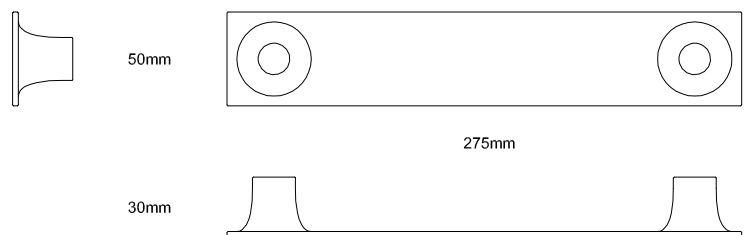

TONDOQUADRO COLLECTION

BY SIMONE VIOLA

Tondoquadro Small | 2246-50mm
Knob

Tondoquadro Medium | 2246-180mm
c.c. distance: 128mm

Tondoquadro Large | 2246-275mm
c.c. distance: 224mm

ZN1
Polished Chrome

ZN27
Matt Satin Nickel