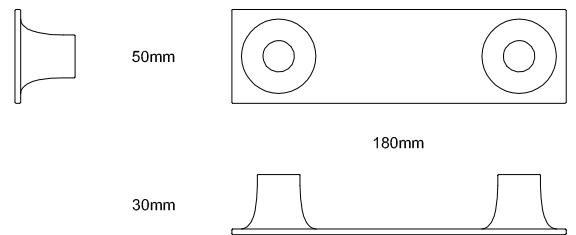

TONDOQUADRO COLLECTION

BY SIMONE VIOLA

Tondoquadro Small | 2246-50mm
Knob

Tondoquadro Medium | 2246-180mm
c.c. distance: 128mm

Tondoquadro Large | 2246-275mm
c.c. distance: 224mm

ZN1
Polished Chrome

ZN27
Matt Satin Nickel