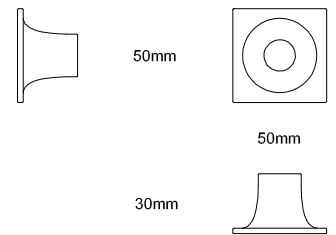

TONDOQUADRO COLLECTION

BY SIMONE VIOLA

Tondoquadro Small | 2246-50mm
Knob

Tondoquadro Medium | 2246-180mm
c.c. distance: 128mm

Tondoquadro Large | 2246-275mm
c.c. distance: 224mm

ZN1
Polished Chrome

ZN27
Matt Satin Nickel