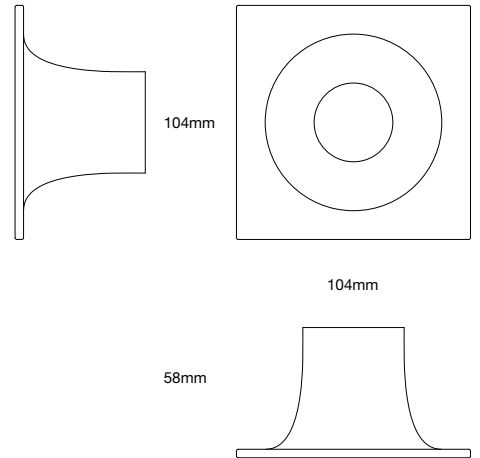

TONDOQUADRO

BY SIMONE VIOLA

Tondoquadro | 2246

ZN1
Polished Chrome

ML368
Coffee

ITT1
Chrome

ITT4
Nickel