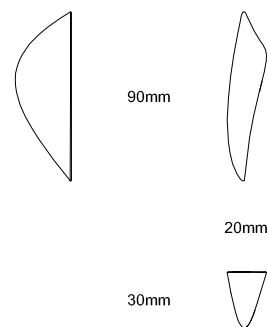

VOILE

BY SIMONE VIOLA

Voile Small | 2250-90mm
c.c. distance: 32mm

ZN1
Polished Chrome

ZN27
Matt Satin Nickel

ML321
Alum. Lacquered

ML368
Coffee

ITT1
Chrome

ITT4
Nickel

G2
Matt Gold